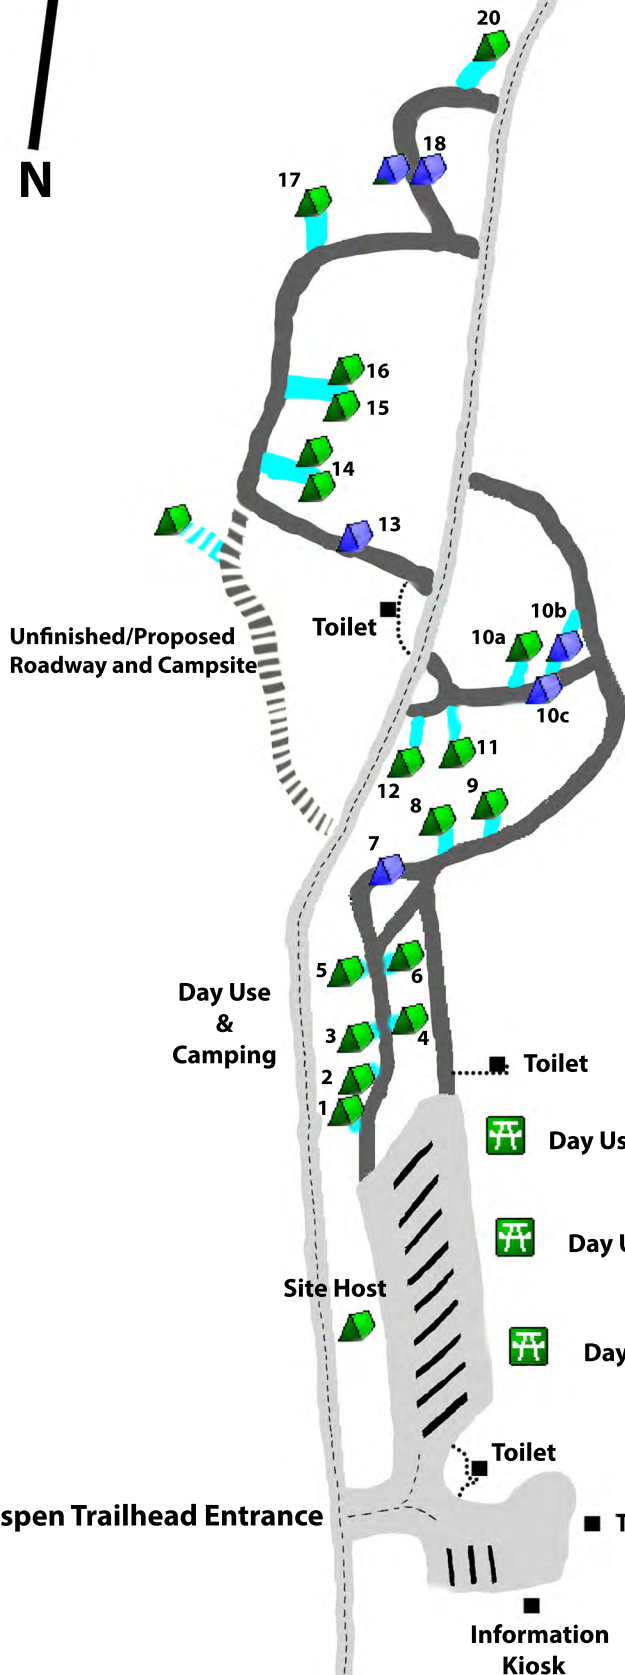

Old Terrace Main Road

Pull-through Campsites	
Back-in Campsites	

Site Descriptions

- all sites have a picnic table and fire ring, unless otherwise noted

- #1 & #2 - group site(s)
 - connected together
 - #1 - 15' wide x 30' deep
 - #2 - 20' wide x 90' deep
 - shared picnic table and fire pit
- #3 - 20' wide x 36' deep
 - no picnic table
 - no fire pit
- #4 - 20' wide x 30' deep
- #5 - 20' wide x 39' deep
- #6 - 35' wide x 25' deep
- #7 - 20' wide x 100' deep
- #8 - 25' wide x 75' deep
 - no fire pit
- #9 - 20' wide x 50' deep
- #10 - group site
 - 10a - 20' wide x 35' deep
 - 10b - 15' wide x 45' deep
 - 10c - 25' wide x 100' deep
 - shared picnic table and fire pit
- #11 - 20' wide x 80' deep
- #12 - 30' wide x 45' deep
- #13 - 30' wide x 70' deep
 - no picnic table
 - no fire pit
- #14 - potential group site
 - 40' wide x 50' deep
- #15/16 - potential group site
 - 40' wide x 50' deep
- #17 - 30' wide x 55' deep
- #18 - group site
 - 40' wide x 100' deep
 - no picnic table
 - 2 fire pits
- #20 - 30' wide x 60' deep

Aspen Trailhead Entrance

Old Terrace Main Road